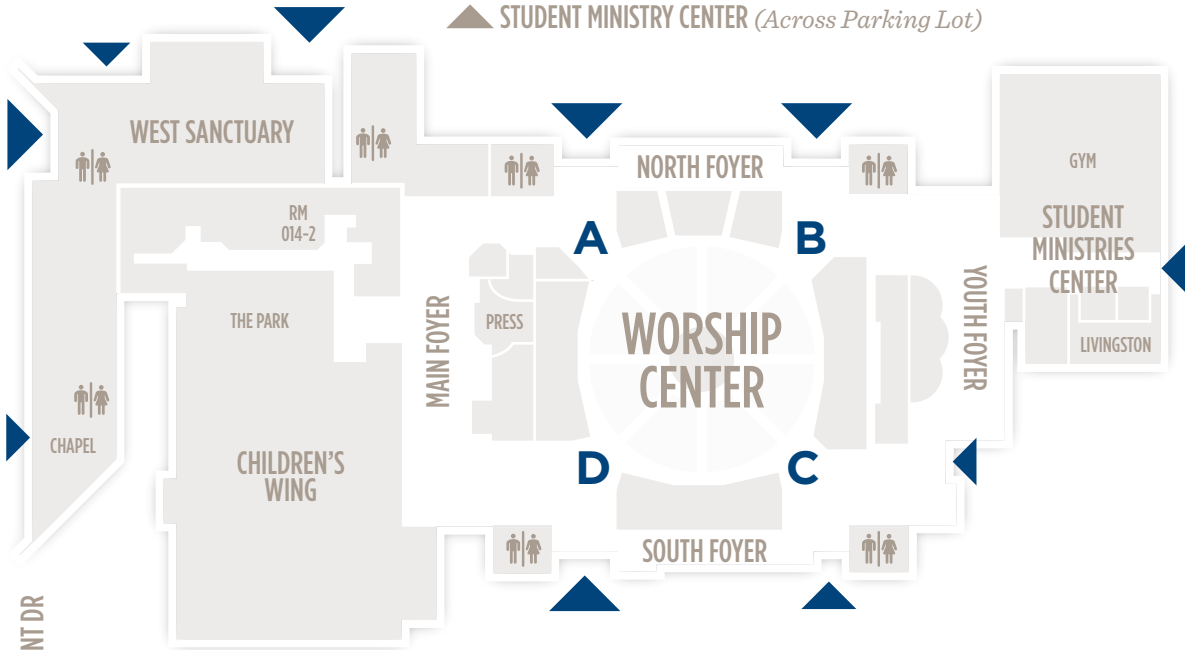

▲ STUDENT MINISTRY CENTER (Across Parking Lot)

LAMOUNT DR

HOLLYWOOD RD

KEY	▲	Entrances
	♂/♀	Restrooms